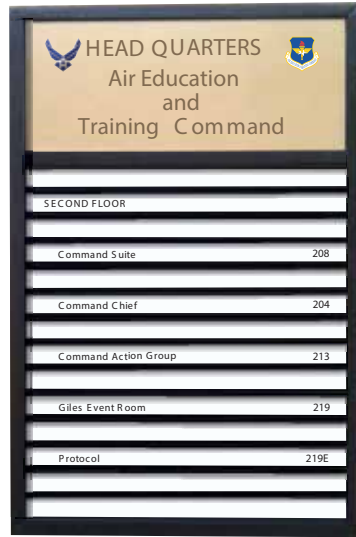

This sign system is perfect for identifying departments, tenants, personnel or room location. Finish options include clear satin anodized aluminum or coated with Matthews Acrylic Polyurethane (MAP)