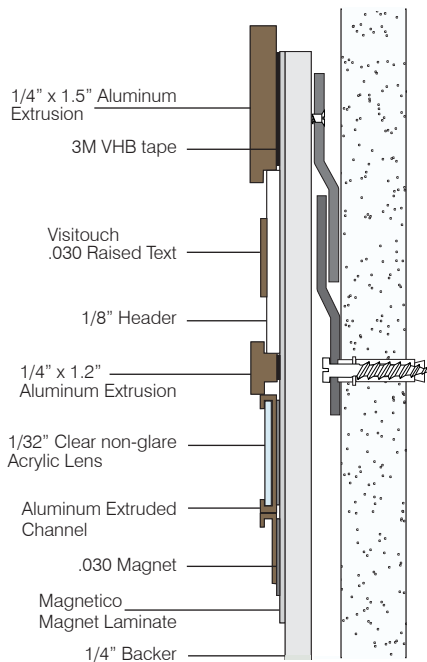

Update, Change and Rearrange.

Section Side View with Z-Bar