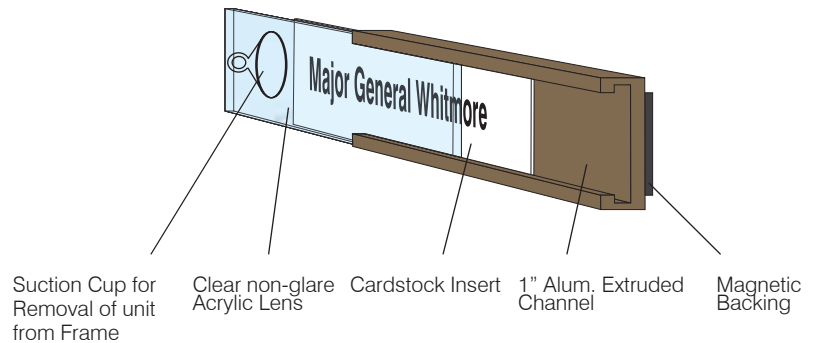

Removable Insert Components